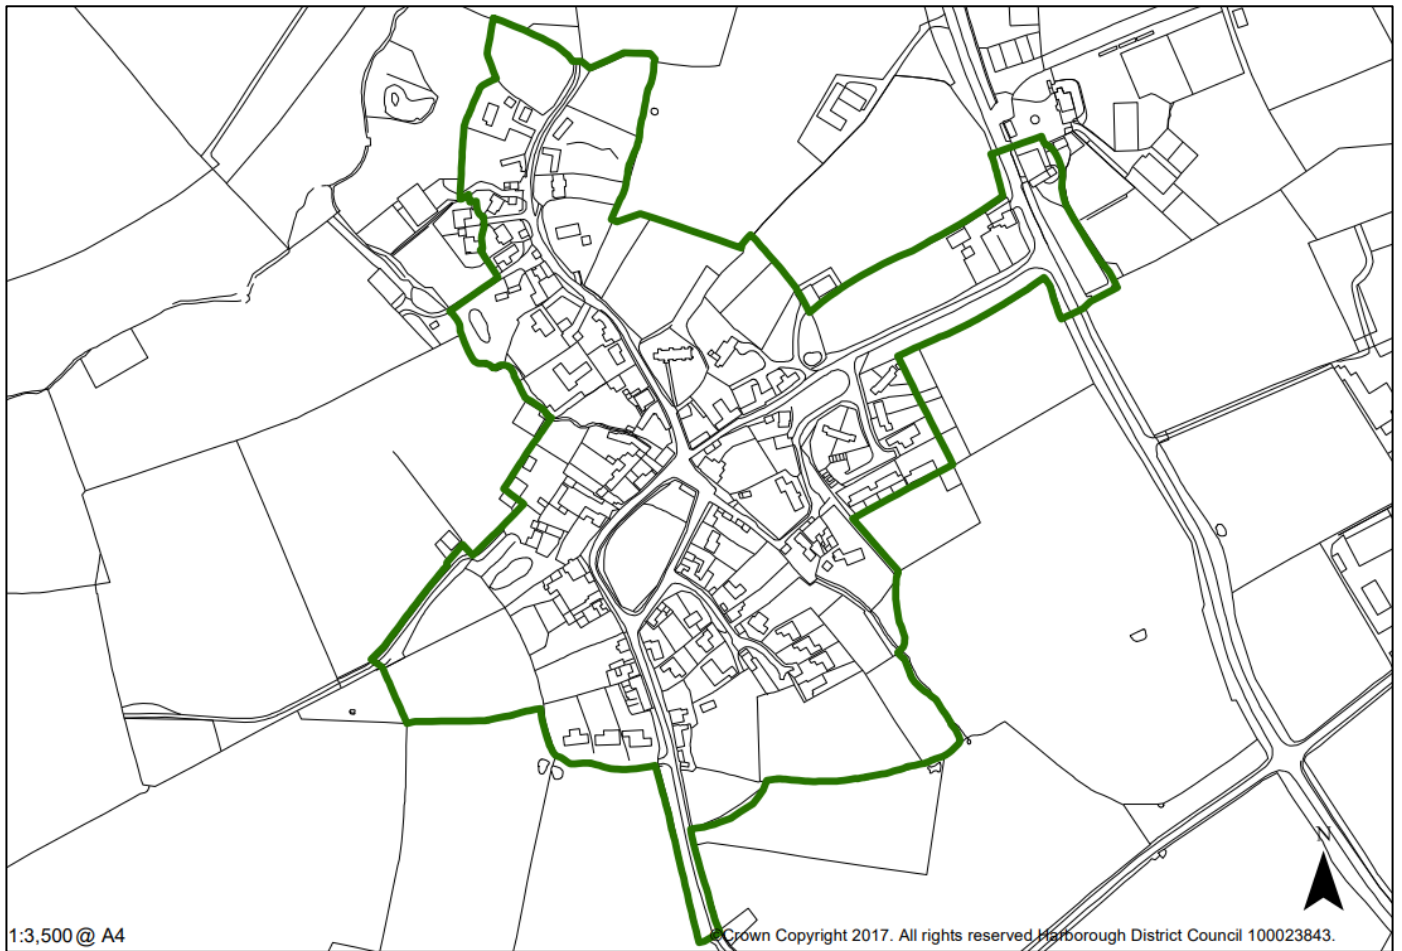

Shearsby Conservation Area Boundary

 Conservation Area Boundary

Designated in 1975

Boundary revised 10 July 2006