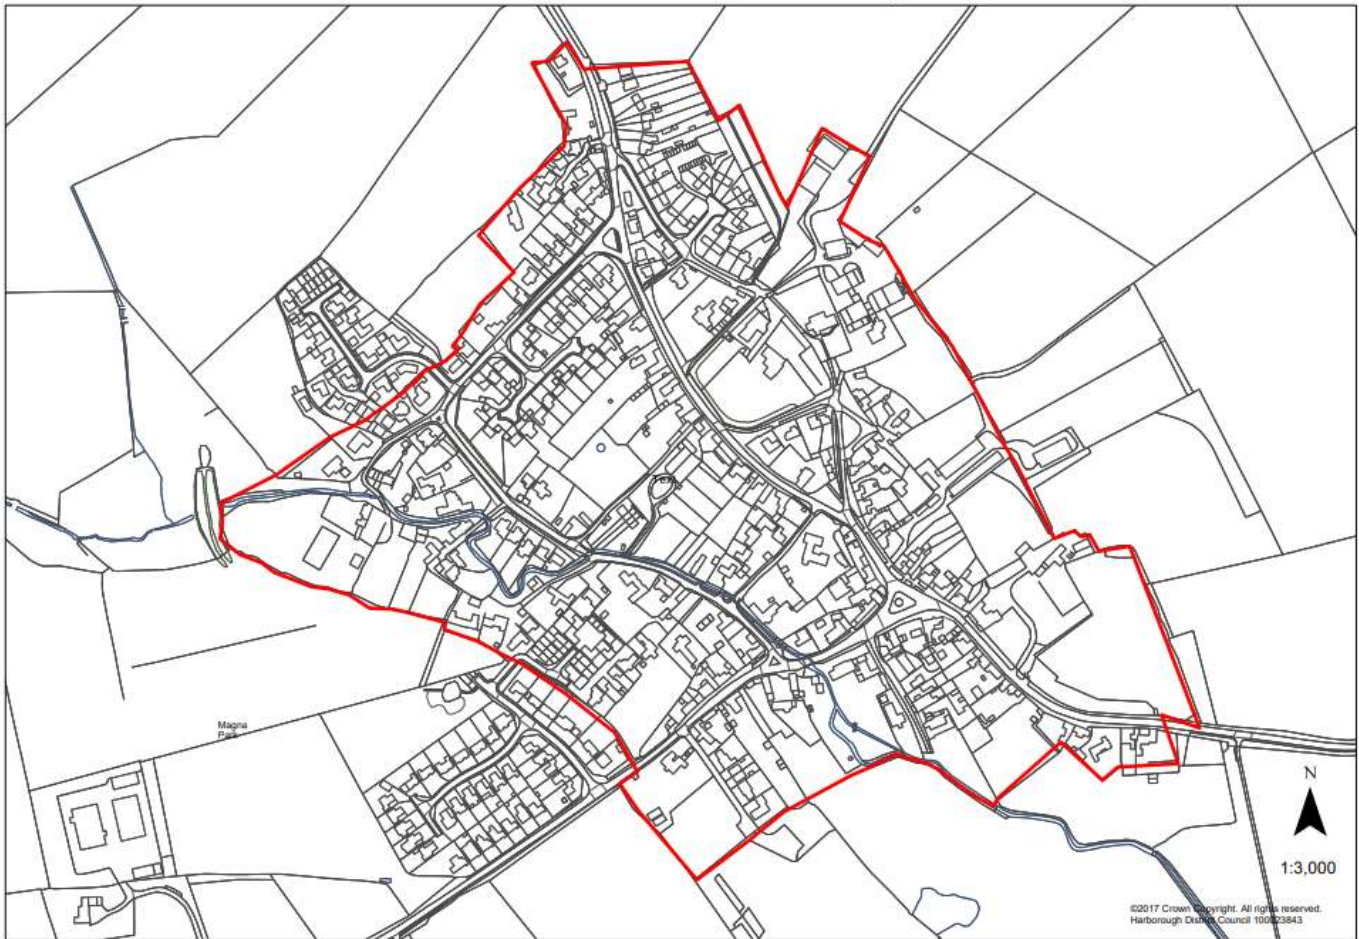

Great Easton Conservation Area Boundary

— Conservation Area Boundary

Designated in 1974

Boundary revised 9th March 2005