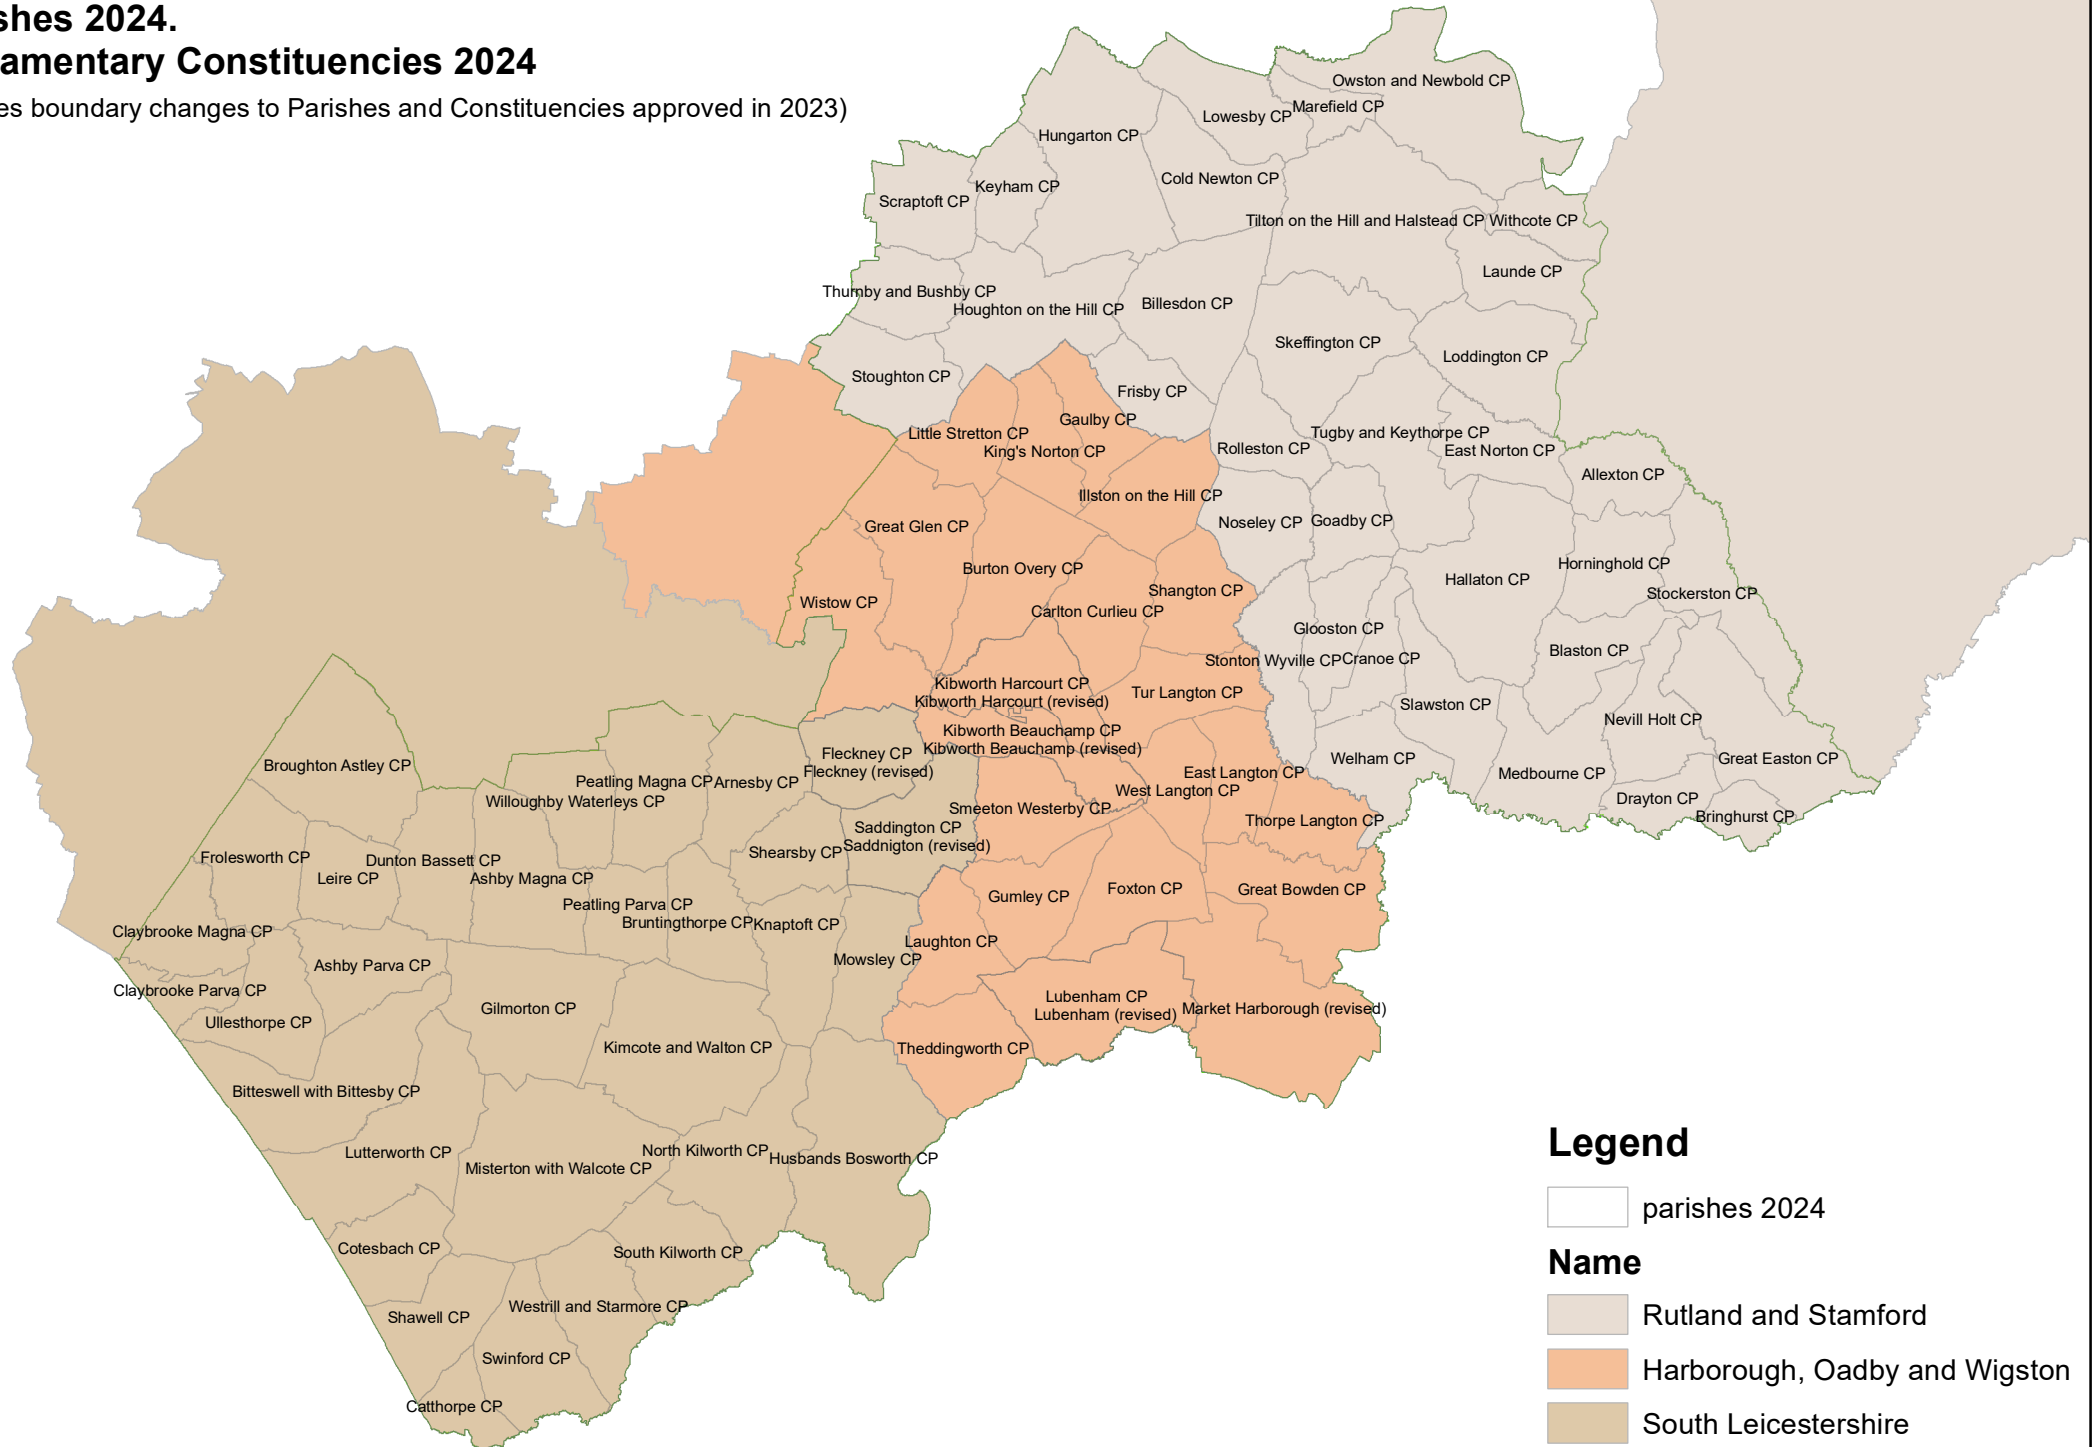

HARBOROUGH DISTRICT

Parishes 2024.

Parliamentary Constituencies 2024

(includes boundary changes to Parishes and Constituencies approved in 2023)

Legend

-  parishes 2024
-  Rutland and Stamford
-  Harbrough, Oadby and Wigston
-  South Leicestershire
-  Harbrough District Boundary