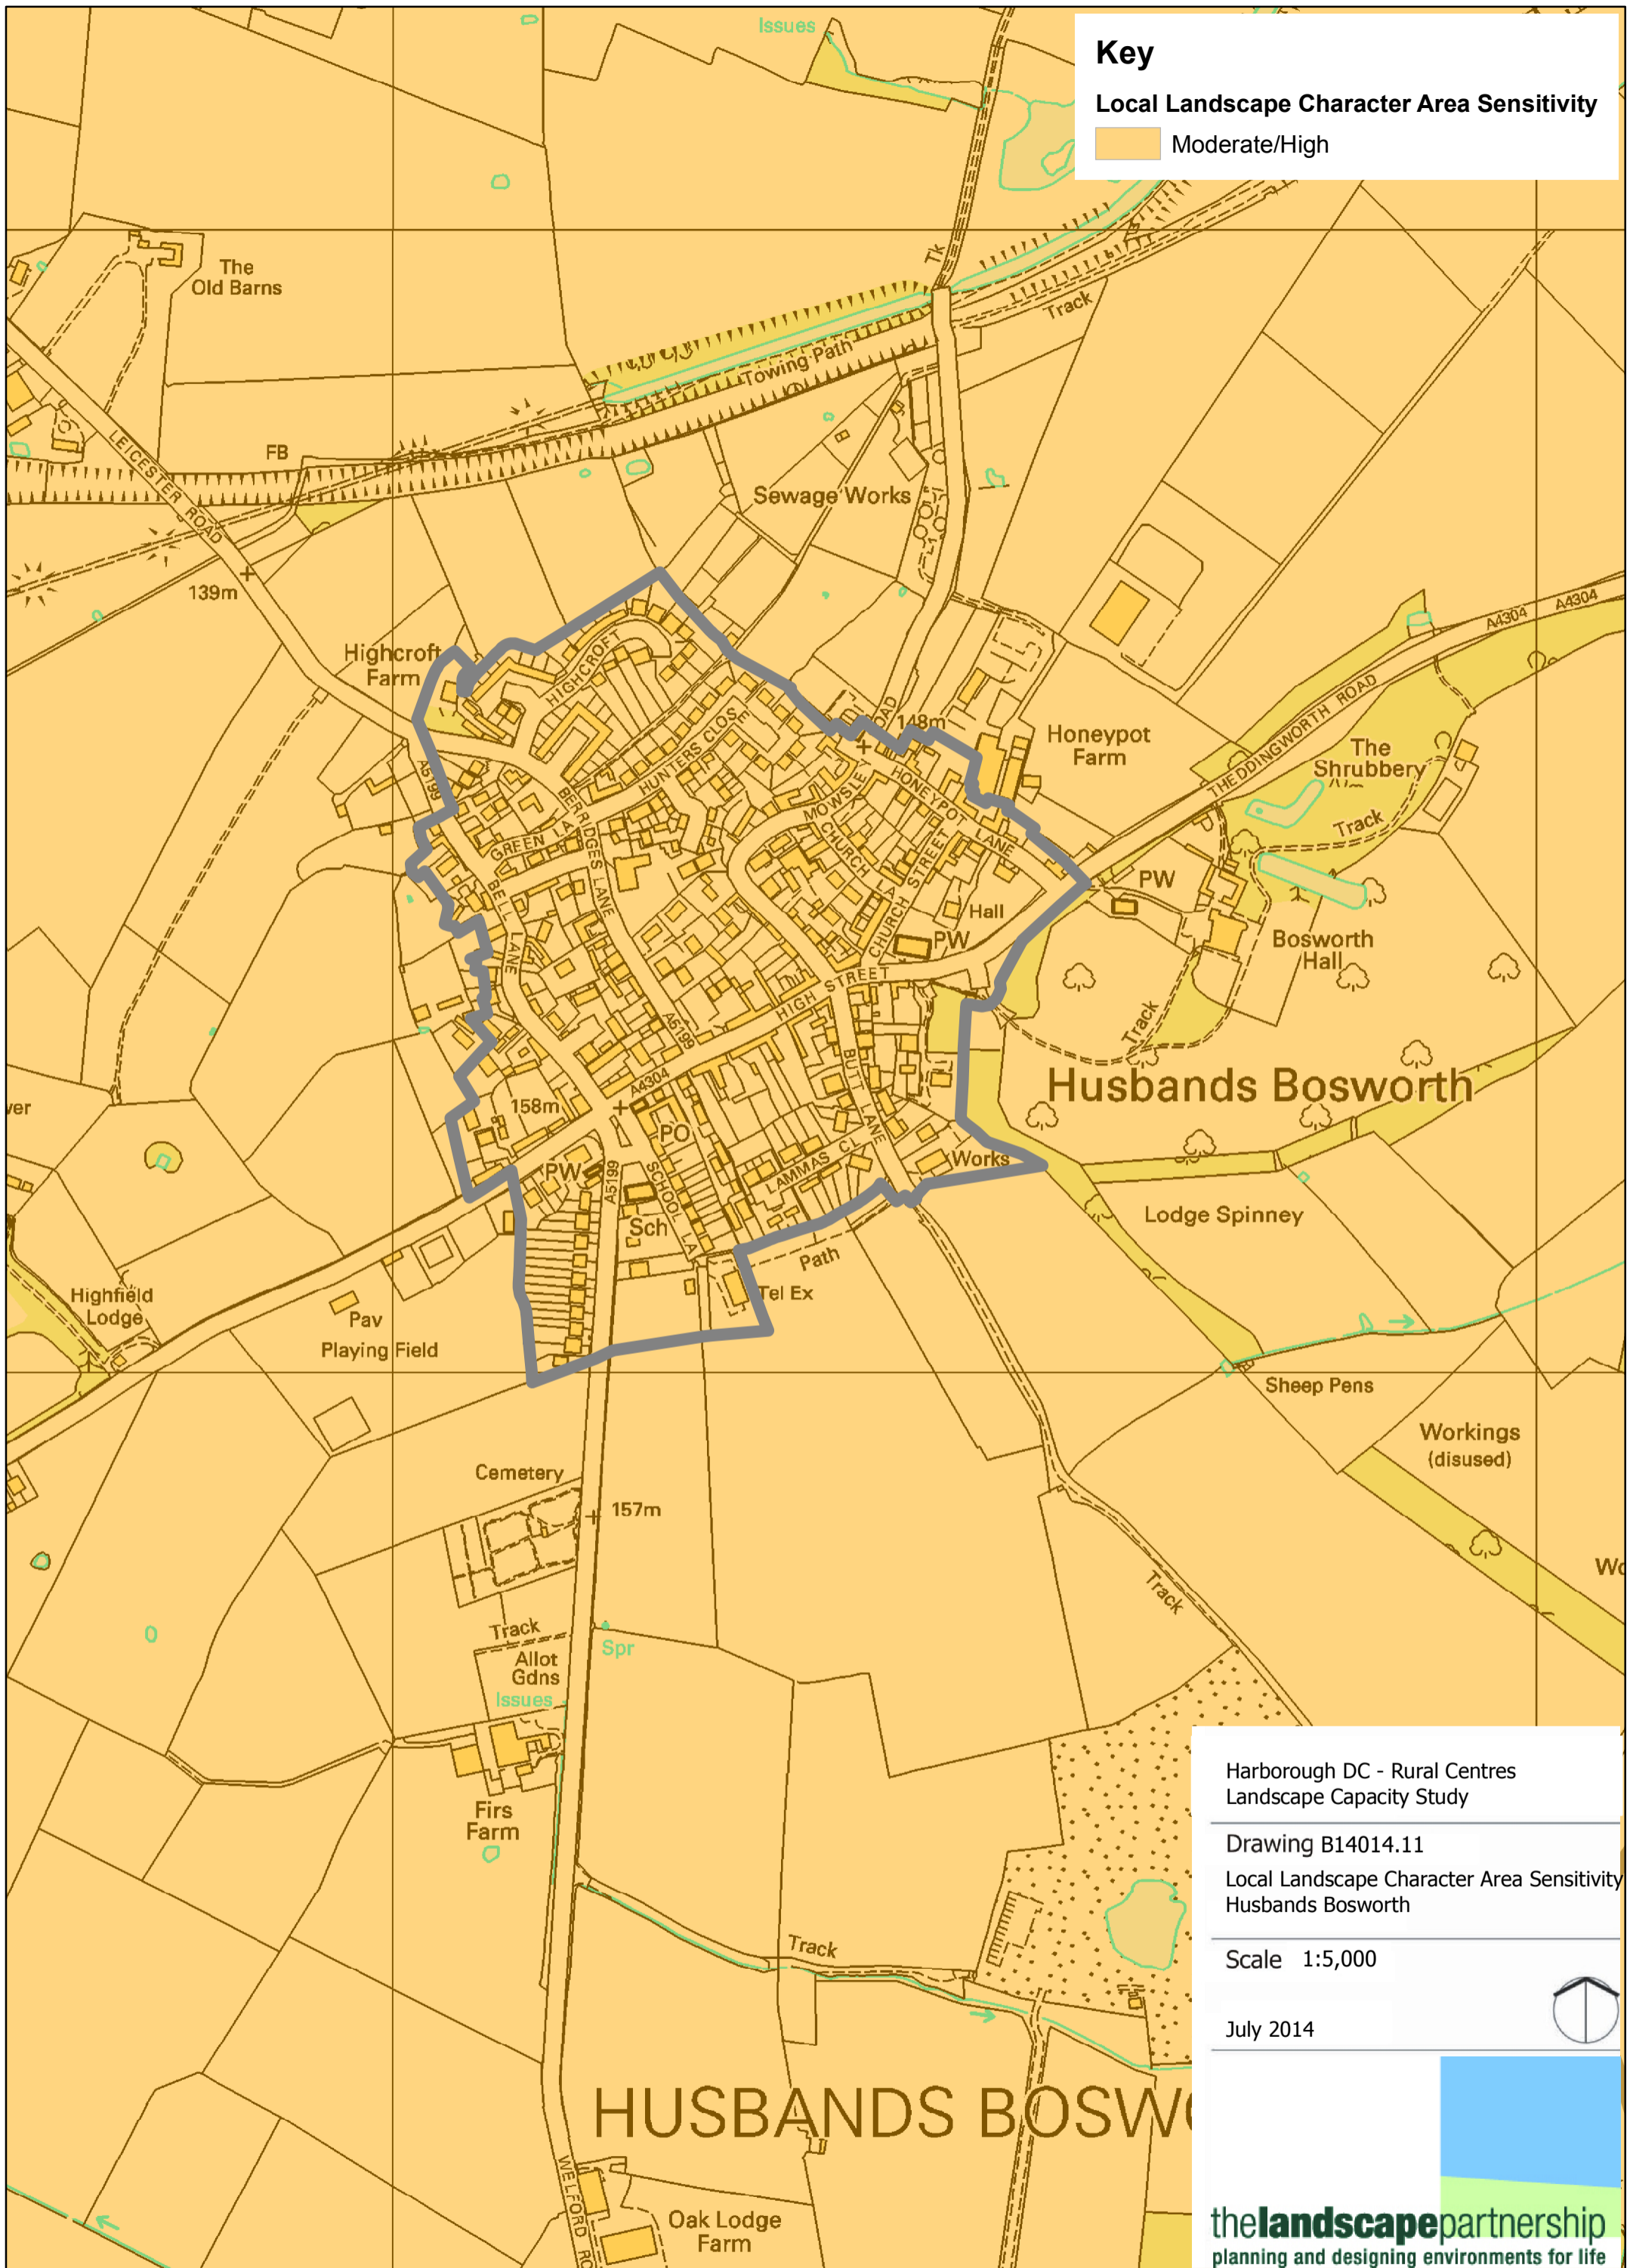

**Key**

**Local Landscape Character Area**

Husbands Bosworth Laughton Hills

Harborough DC - Rural Centres  
Landscape Capacity Study

Drawing B14014.05  
Local Landscape Character Area  
Husbands Bosworth

Scale 1:5,000

Harborough DC - Rural Centres  
 Landscape Capacity Study

Drawing B14014.11  
 Local Landscape Character Area Sensitivity  
 Husbands Bosworth

Scale 1:5,000

July 2014

This map is reproduced from Ordnance Survey material with the permission of Ordnance Survey on behalf of the Controller of Her Majesty's Stationery Office © Crown Copyright. Unauthorised reproduction infringes Crown Copyright and may lead to prosecution or civil proceedings. Harborough District Council 100023843 2011