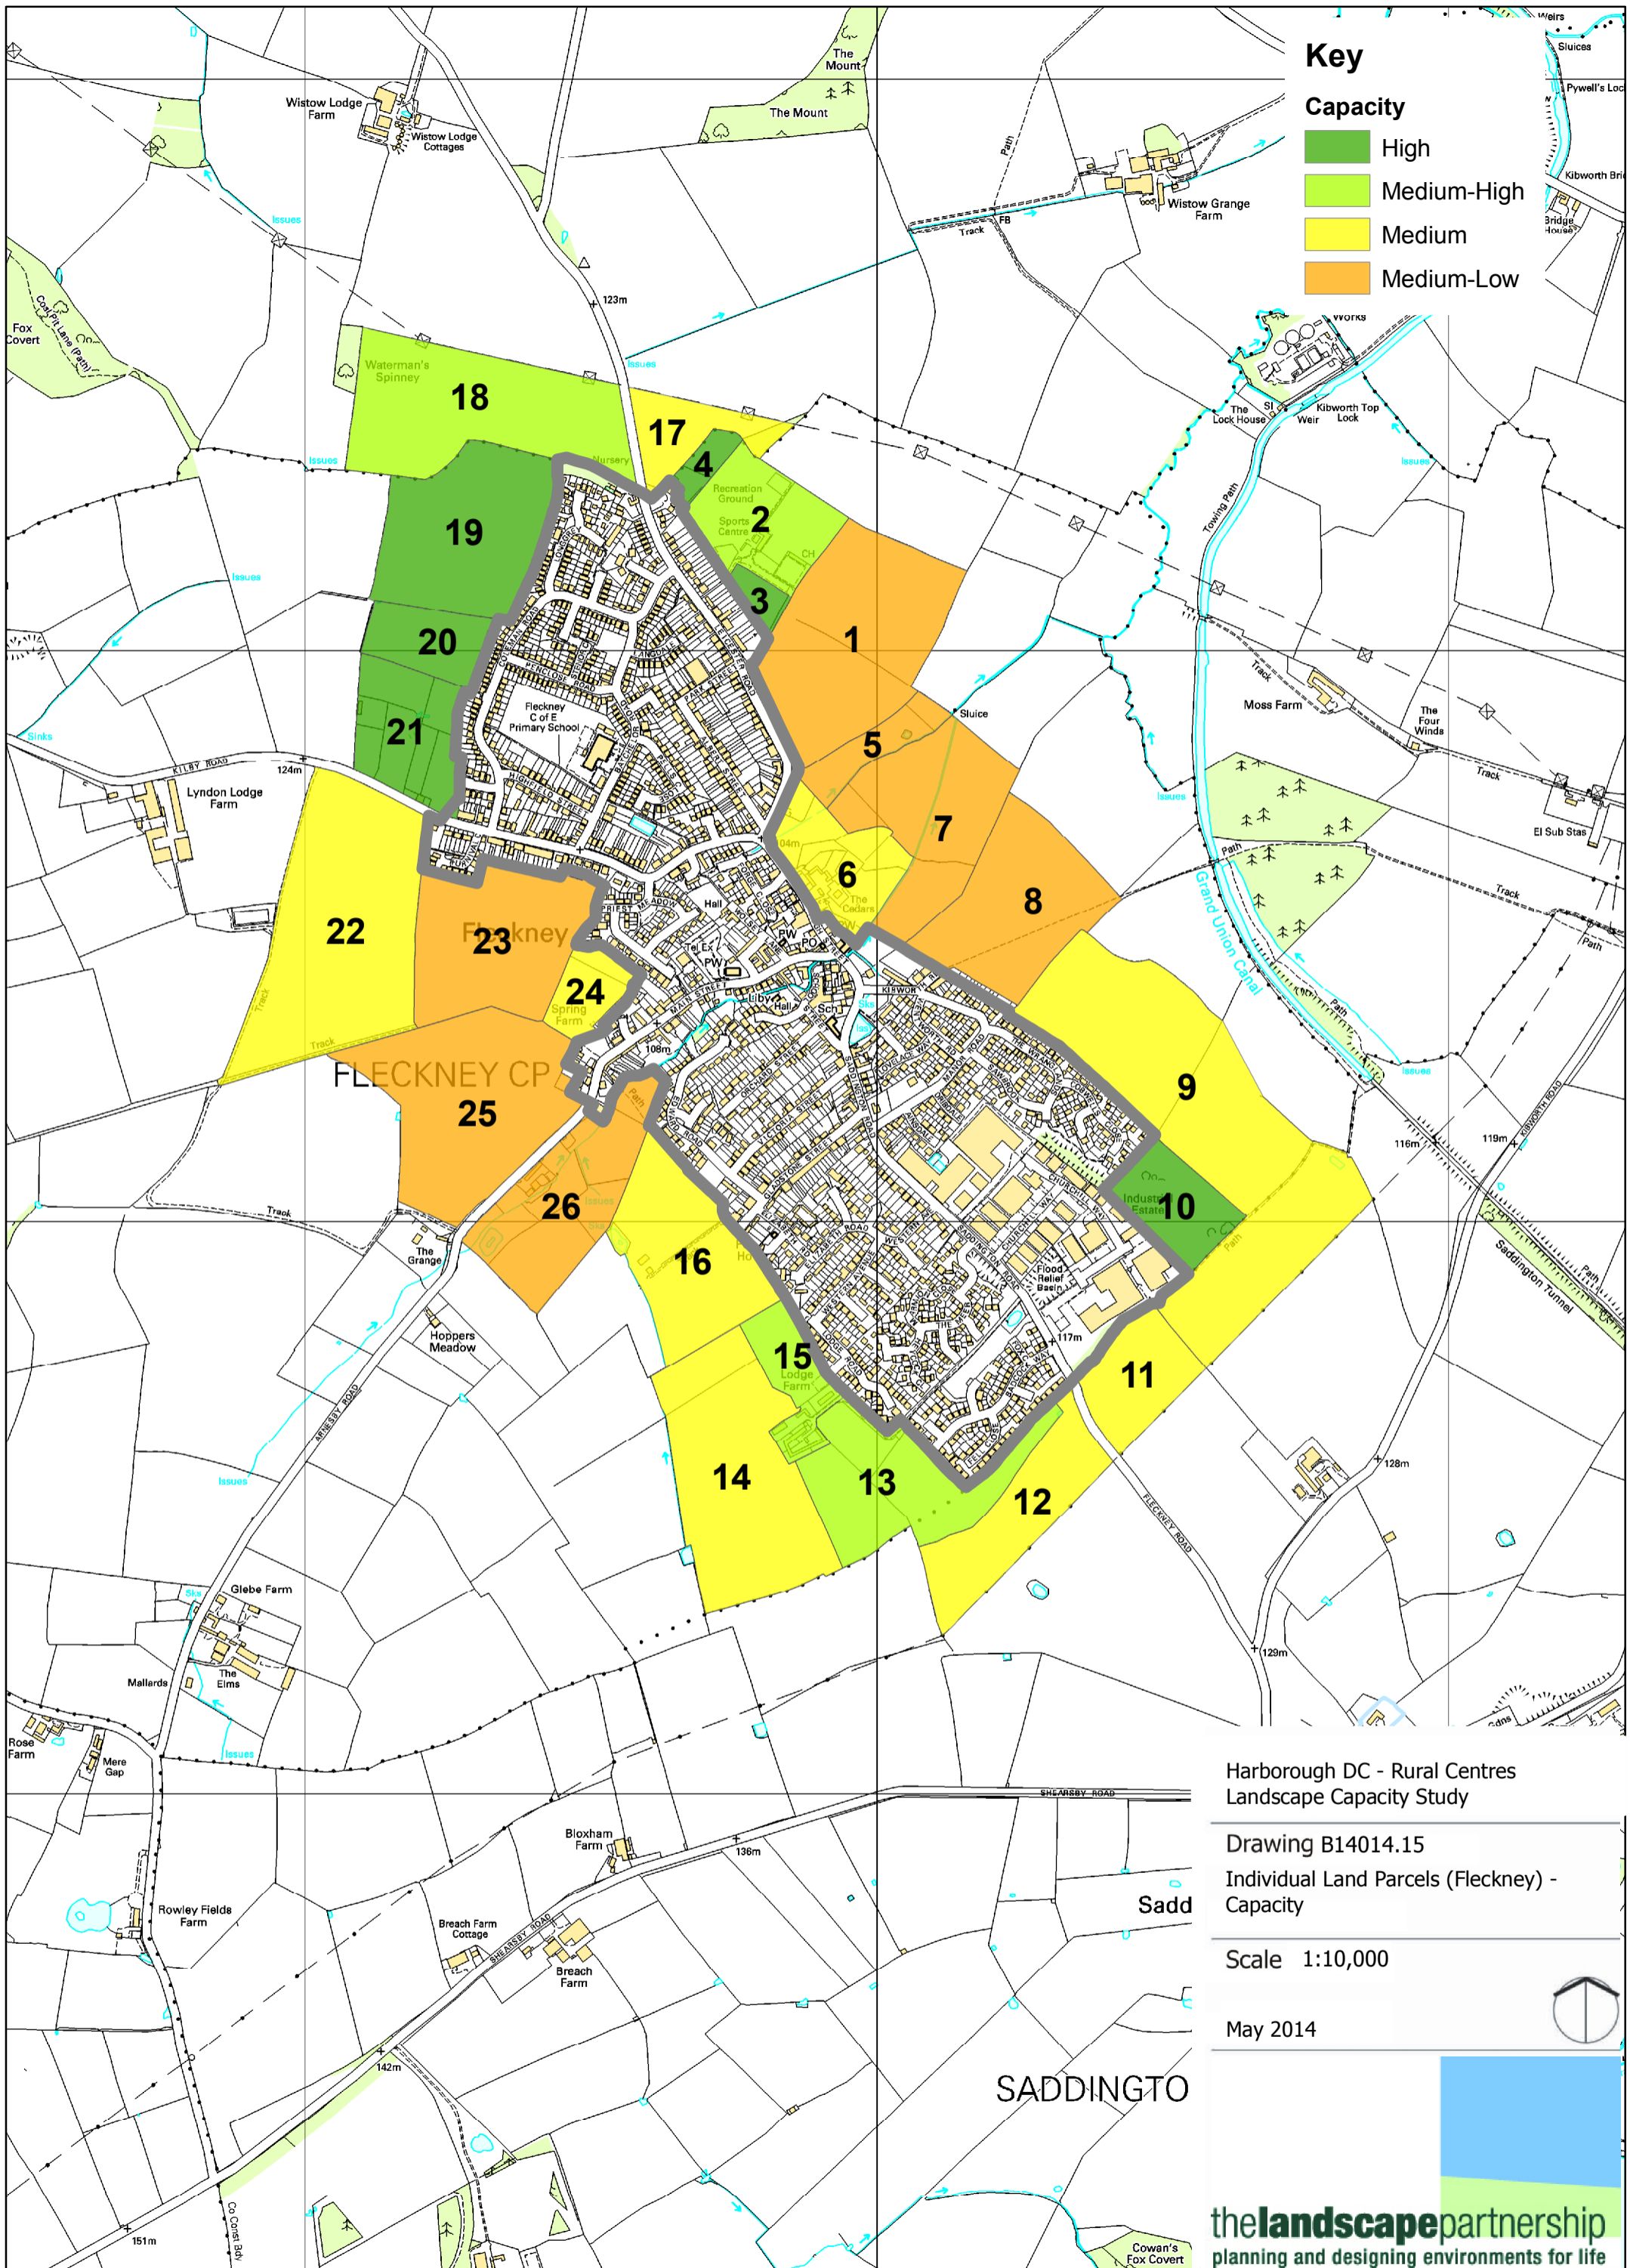

Scale 1:10,000

July 2014

the landscape partnership
planning and designing environments for life

This map is reproduced from Ordnance Survey material with the permission of Ordnance Survey on behalf of the Controller of Her Majesty's Stationery Office © Crown Copyright. Unauthorised reproduction infringes Crown Copyright and may lead to prosecution or civil proceedings. Harborough District Council 100023843 2011

Key

Local Landscape Character Areas Sensitivity

- Moderate
- Moderate/High

Harborough DC - Rural Centres
Landscape Capacity Study

Drawing B14014.09
Local Landscape Character Areas
Sensitivity - Fleckney

Scale 1:10,000

July 2014

thelandscapepartnership
planning and designing environments for life

This map is reproduced from Ordnance Survey material with the permission of Ordnance Survey on behalf of the Controller of Her Majesty's Stationery Office © Crown Copyright. Unauthorised reproduction infringes Crown Copyright and may lead to prosecution or civil proceedings. Harborough District Council 100023843 2011

Key

Capacity

- High
- Medium-High
- Medium
- Medium-Low

Harborough DC - Rural Centres
Landscape Capacity Study

Drawing B14014.15
Individual Land Parcels (Fleckney) -
Capacity

Scale 1:10,000

May 2014

SADDINGTON