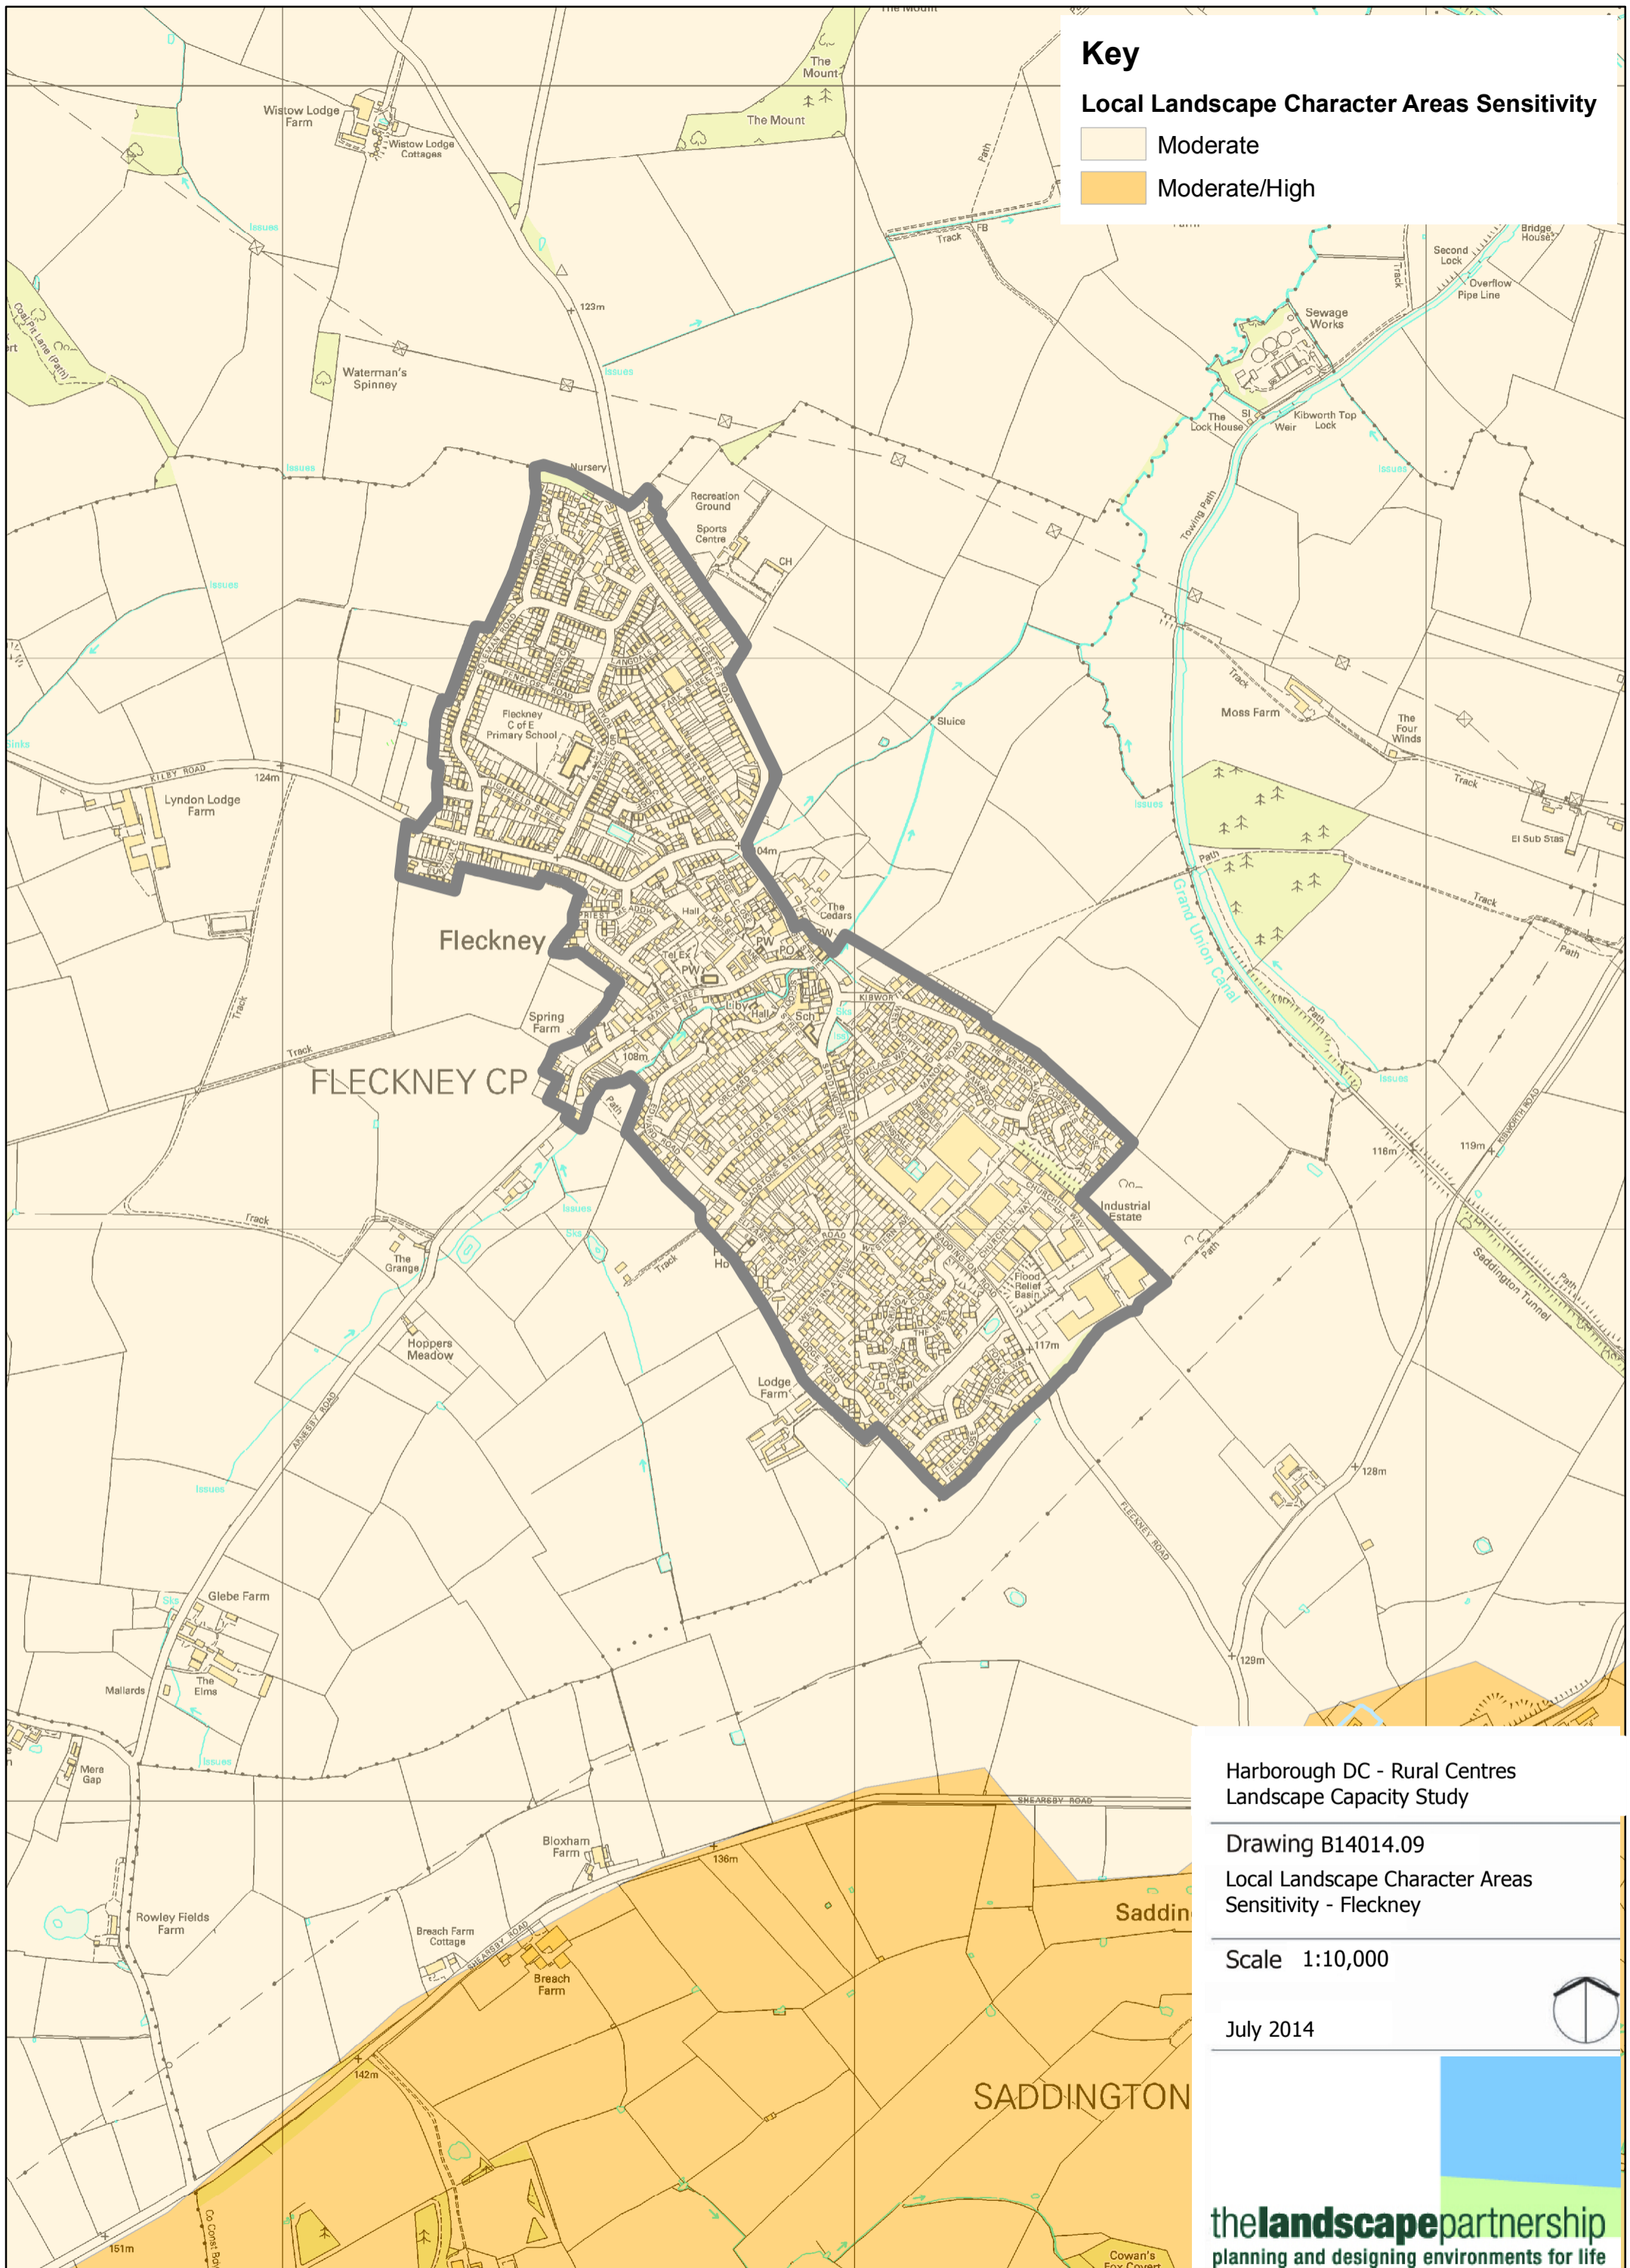

Key

Local Landscape Character Areas

- Fleckney Lutterworth Lowlands
- Kibworth-Fleckney Laughton Hills

Harborough DC - Rural Centres
Landscape Capacity Study

Drawing B14014.03
Local Landscape Character Areas
Fleckney

Scale 1:10,000

July 2014

the landscape partnership
planning and designing environments for life

This map is reproduced from Ordnance Survey material with the permission of Ordnance Survey on behalf of the Controller of Her Majesty's Stationery Office © Crown Copyright. Unauthorised reproduction infringes Crown Copyright and may lead to prosecution or civil proceedings. Harborough District Council 100023843 2011

Key

Local Landscape Character Areas Sensitivity

- Moderate
- Moderate/High

Harborough DC - Rural Centres
Landscape Capacity Study

Drawing B14014.09
Local Landscape Character Areas
Sensitivity - Fleckney

Scale 1:10,000