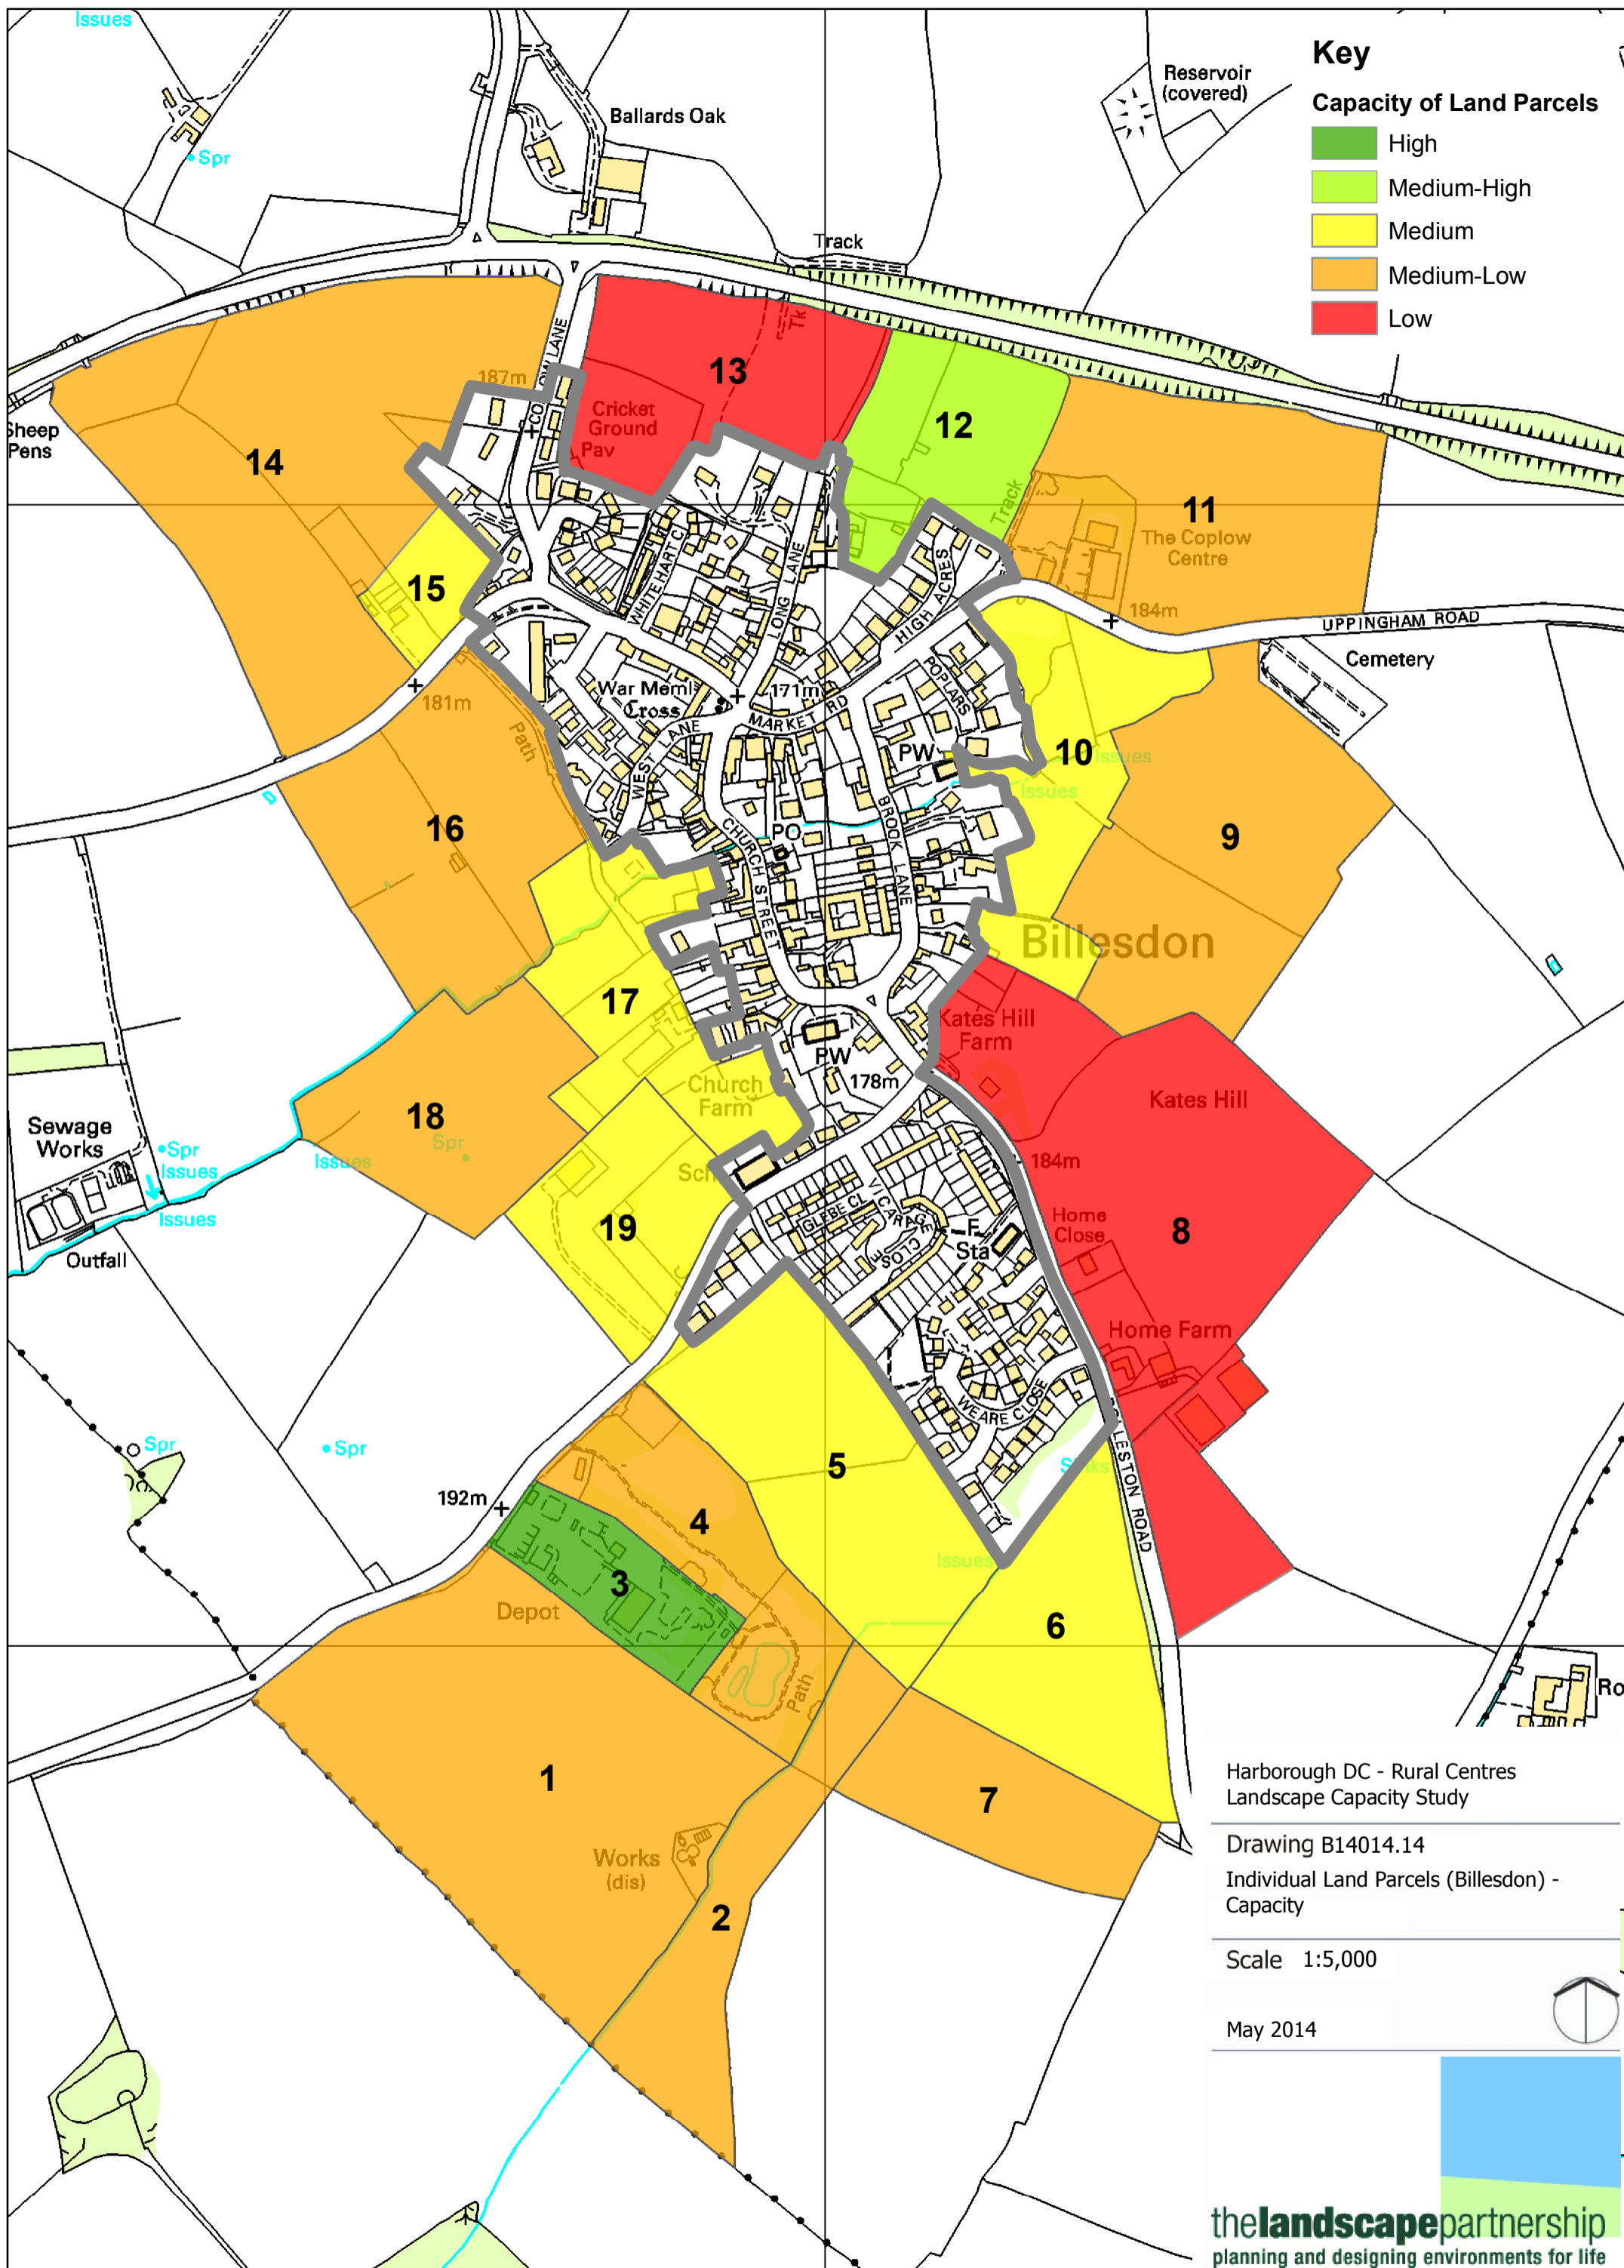

**Key**  
**Local Landscape Character Areas**  
 Billesdon High Leicestershire

Harborough DC - Rural Centres  
 Landscape Capacity Study

Drawing B14014.02  
 Local Landscape Character Areas  
 Billesdon

Scale 1:5,000

July 2014

**Key**  
**Local Landscape Character Area Sensitivity**  
 High

Harborough DC - Rural Centres  
 Landscape Capacity Study

Drawing B14014.08  
 Local Landscape Character Areas  
 Sensitivity - Billesdon

Scale 1:5,000

July 2014

This map is reproduced from Ordnance Survey material with the permission of Ordnance Survey on behalf of the Controller of Her Majesty's Stationery Office © Crown Copyright. Unauthorised reproduction infringes Crown Copyright and may lead to prosecution or civil proceedings. Harborough District Council 100023843 2011

This map is reproduced from Ordnance Survey material with the permission of Ordnance Survey on behalf of the Controller of Her Majesty's Stationery Office © Crown Copyright. Unauthorised reproduction infringes Crown Copyright and may lead to prosecution or civil proceedings. Harborough District Council 100023843 2011