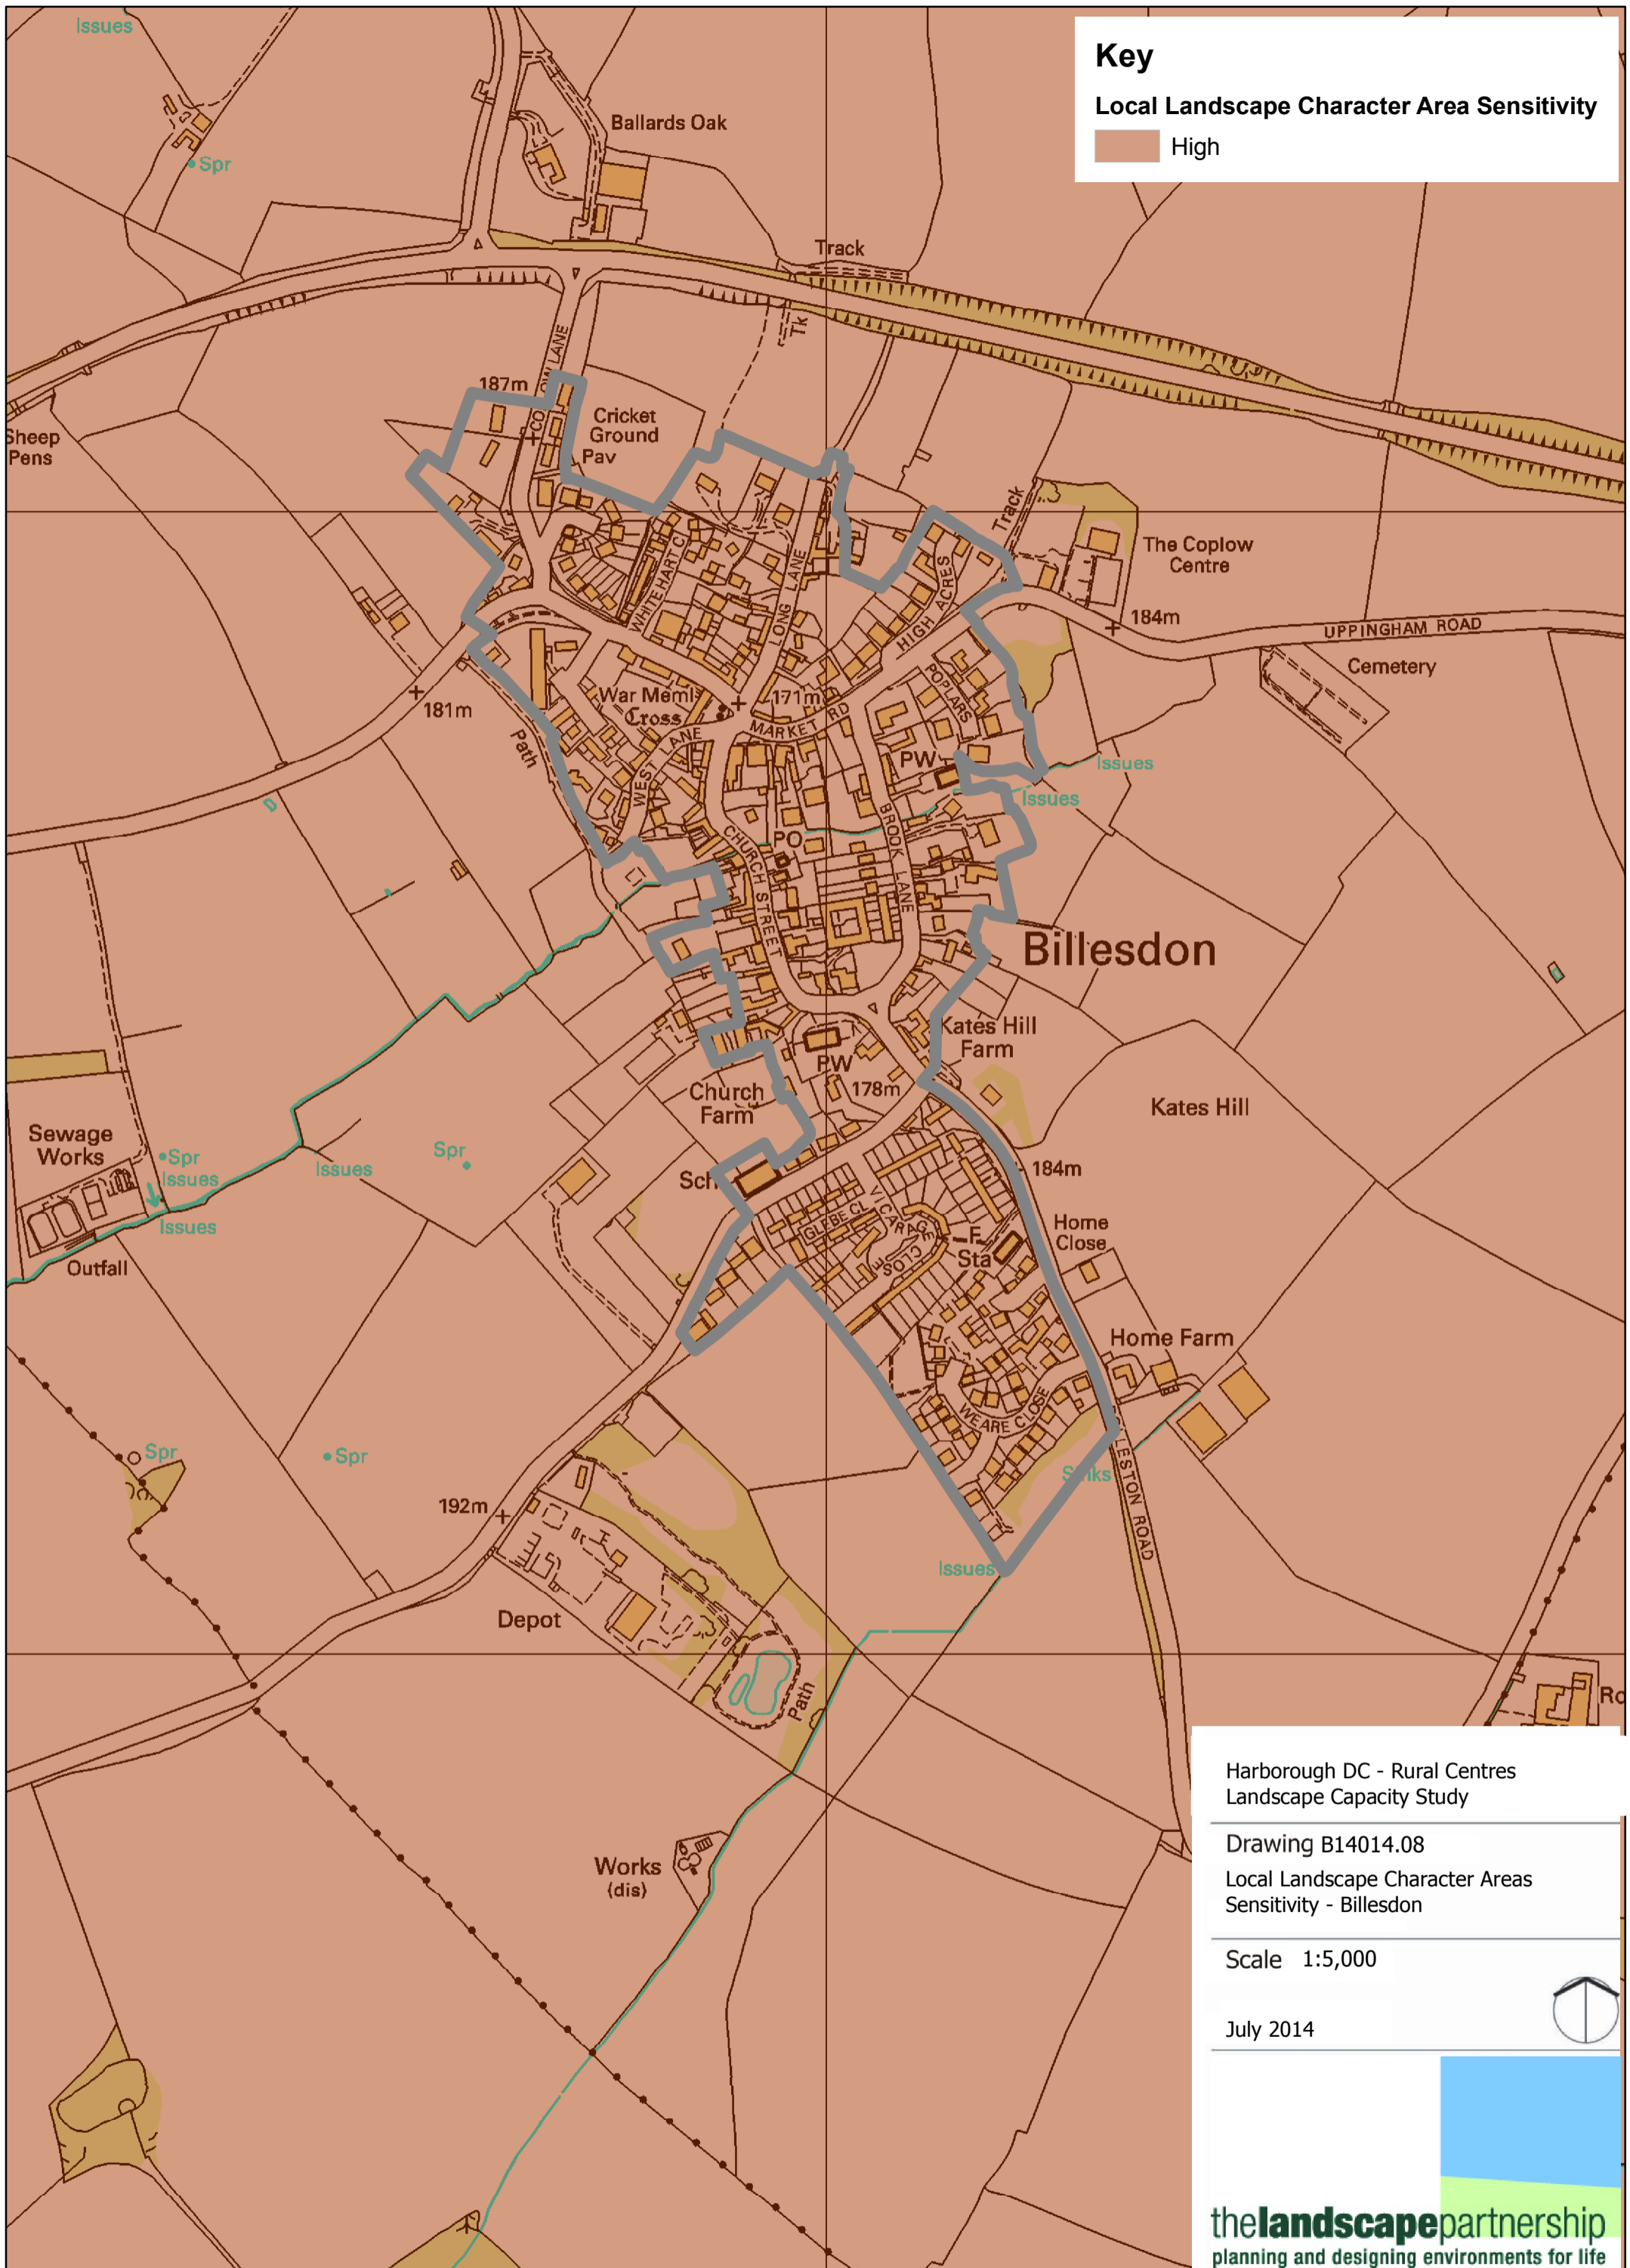

**Key**  
**Local Landscape Character Areas**  
 Billesdon High Leicestershire

Harborough DC - Rural Centres  
 Landscape Capacity Study

Drawing B14014.02  
 Local Landscape Character Areas  
 Billesdon

Scale 1:5,000

July 2014

**Key**  
**Local Landscape Character Area Sensitivity**  
 High

Harborough DC - Rural Centres  
 Landscape Capacity Study

Drawing B14014.08  
 Local Landscape Character Areas  
 Sensitivity - Billesdon

Scale 1:5,000

July 2014

This map is reproduced from Ordnance Survey material with the permission of Ordnance Survey on behalf of the Controller of Her Majesty's Stationery Office © Crown Copyright. Unauthorised reproduction infringes Crown Copyright and may lead to prosecution or civil proceedings. Harborough District Council 100023843 2011

This map is reproduced from Ordnance Survey material with the permission of Ordnance Survey on behalf of the Controller of Her Majesty's Stationery Office © Crown Copyright. Unauthorised reproduction infringes Crown Copyright and may lead to prosecution or civil proceedings. Harborough District Council 100023843 2011