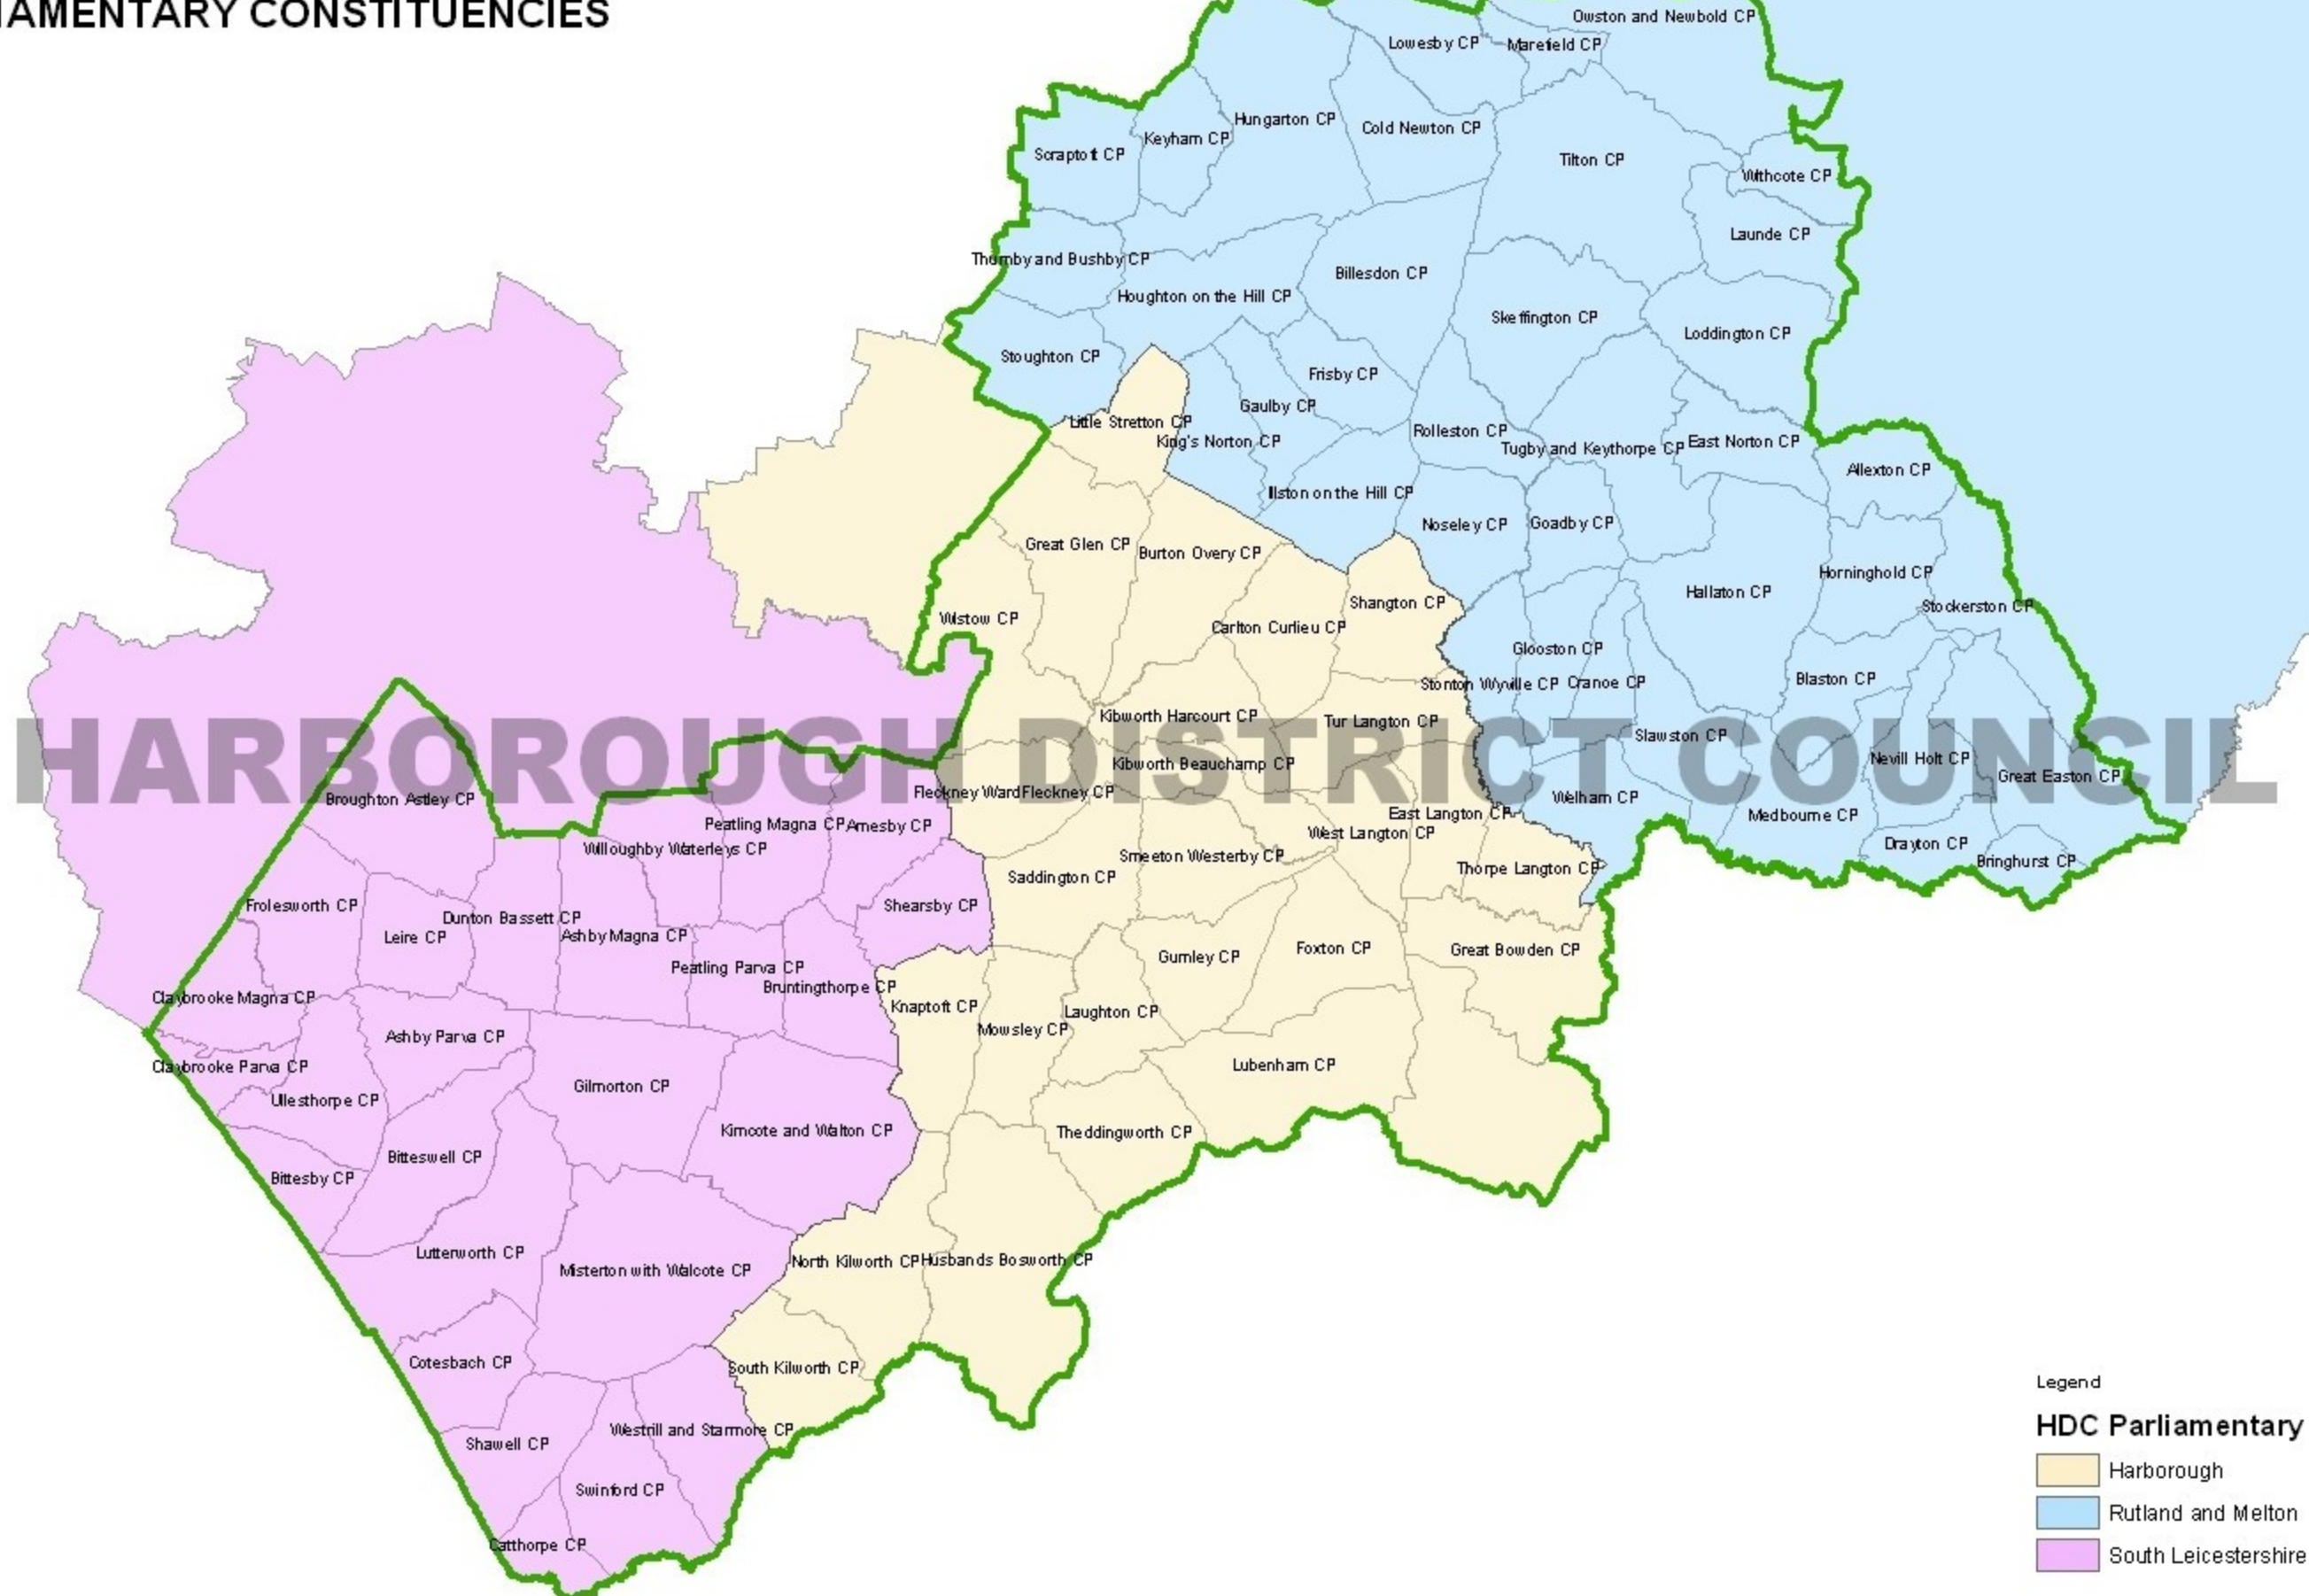

HARBOROUGH DISTRICT
PARISHES
PARLIAMENTARY CONSTITUENCIES

Legend

HDC Parliamentary

- Harbourhough
- Rutland and Melton
- South Leicestershire