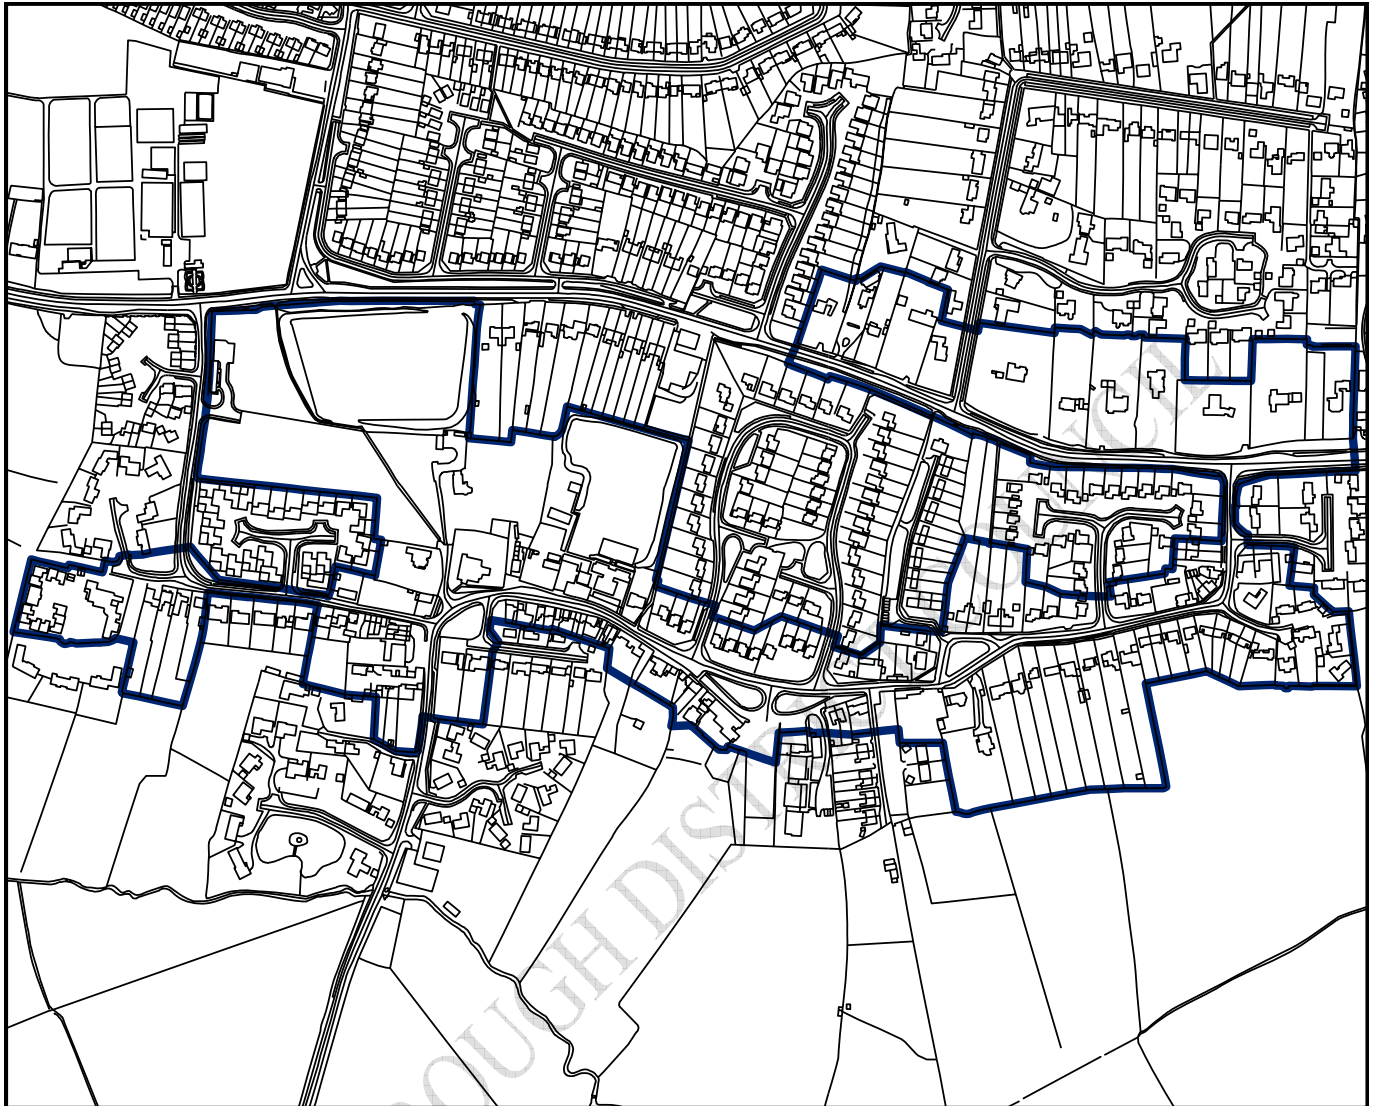

Thurnby and Bushby Conservation Area

— Conservation Area Boundary

Designated: 1977
Boundary Revised: 16th July 2007

1:4,920

©Crown Copyright. All rights reserved. Harborough District Council 100023843 2004